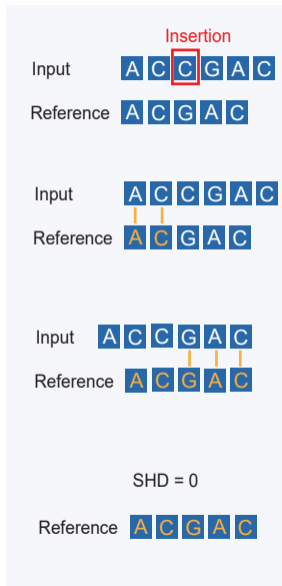

1 Bit-wise comparison operation

- : Placeholder Bp A: Deletion 1 : Mismatch 0 : Match

Software & Hardware Co-design

- 1 Precharge NXs
- 2 Search
- 3 Shift & Search
- 4 Calculate distance