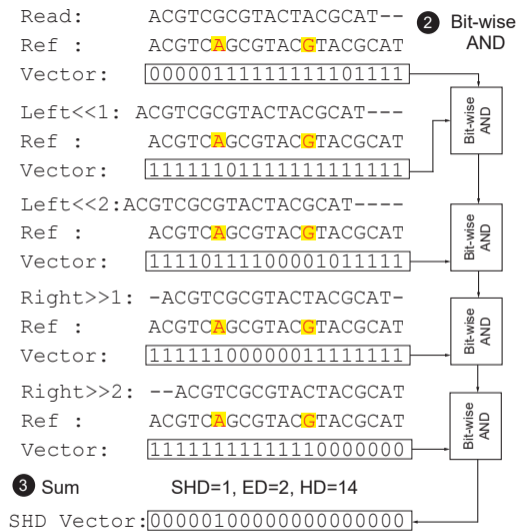

1 Bit-wise comparison operation

- : Placeholder Bp A: Deletion 1 : Mismatch 0 : Match

Software & Hardware Co-design

- 1 Precharge NXs
- 2 Search
- 3 Shift & Search
- 4 Calculate distance